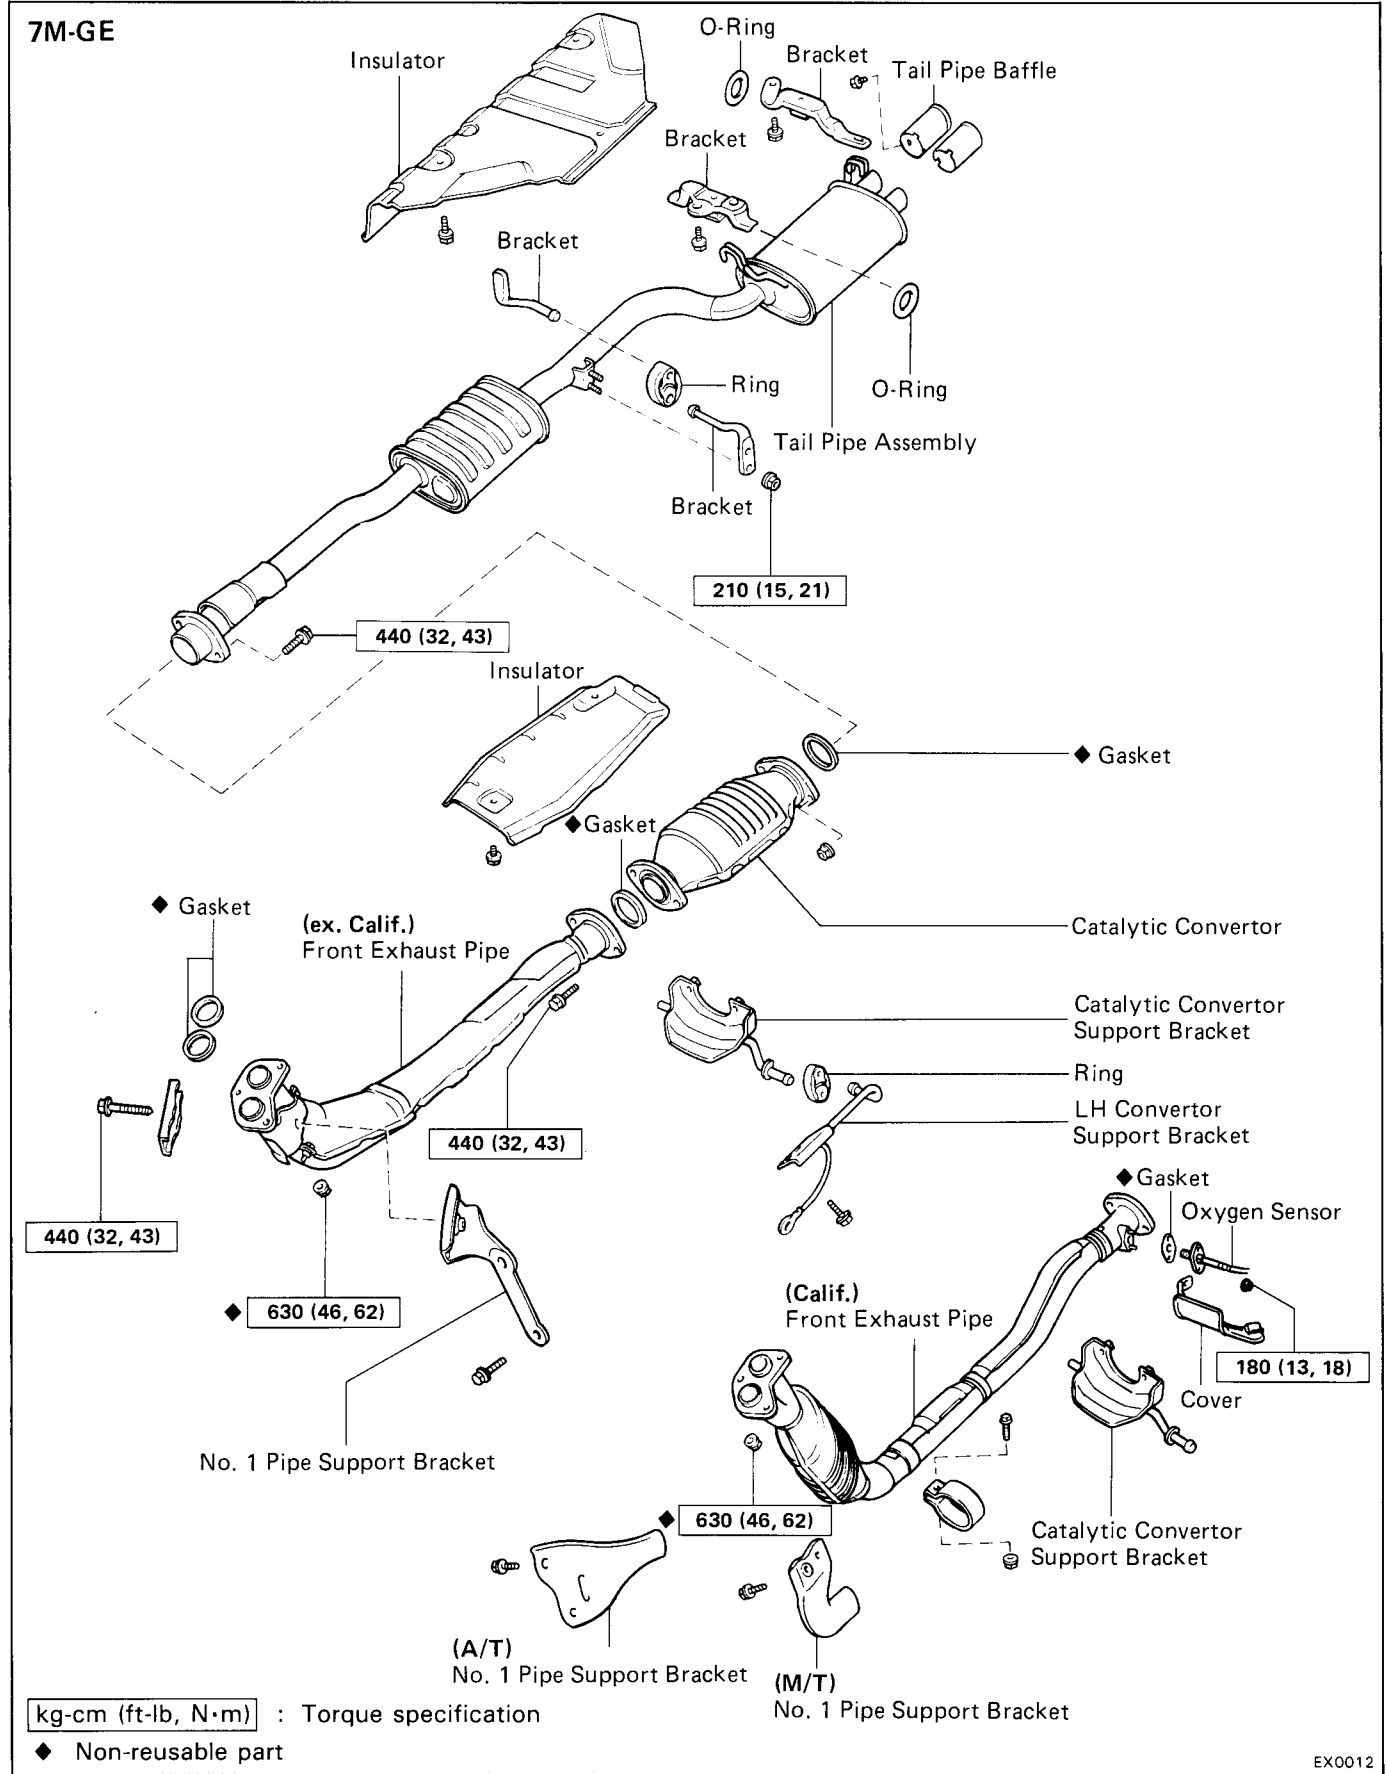

EXHAUST SYSTEM

	Page
EXHAUST PIPE	EX-2

EXHAUST PIPE COMPONENTS

COMPONENTS (Cont'd)

7M-GTE

kg-cm (ft-lb, N·m) : Torque specification

◆ Non-reusable part