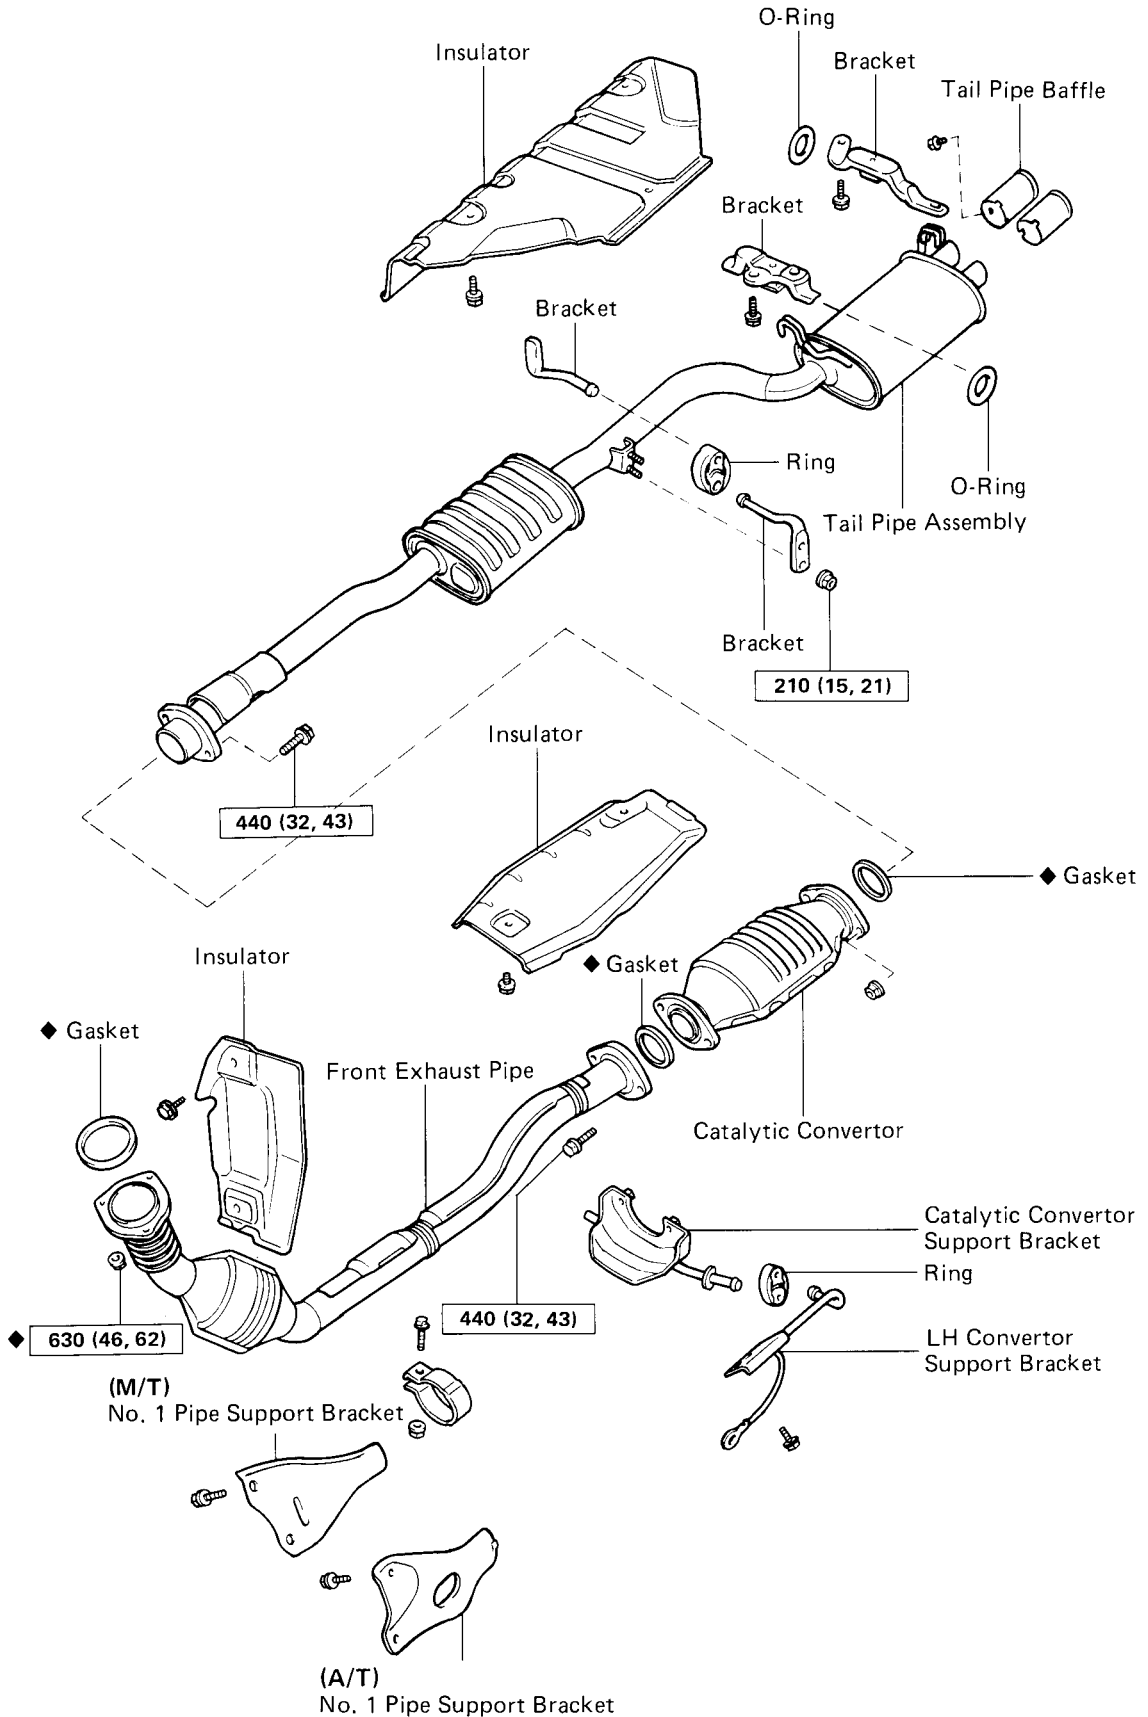

EXHAUST SYSTEM

	Page
EXHAUST PIPE	EX-2

EXHAUST PIPE COMPONENTS

COMPONENTS (Cont'd)

7M-GTE

kg-cm (ft-lb, N·m) : Torque specification

◆ Non-reusable part